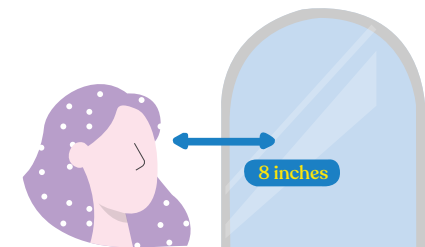

PREPARING YOUR RULER

PRINT THIS PAGE

Do not resize. Print PD ruler at 100%, without using the 'scaling' or 'fit' setting.

FOLD THE RULER

Carefully fold printout along the red dotted line.

MIRROR OR FRIEND

Stand 8 inches away from a mirror or a friend, and follow the instructions for Binocular or Monocular PD.

myeyelab

FOLD HERE

0 10 20 30 40 50 60 70 80 90 100

5mm 15 35 45 65 85 95 4in

1in 2in 3in

100 90 80 70 60 50 40 30 20 10 0

4in 5mm 15 35 45 65 85 95

1in 2in 3in